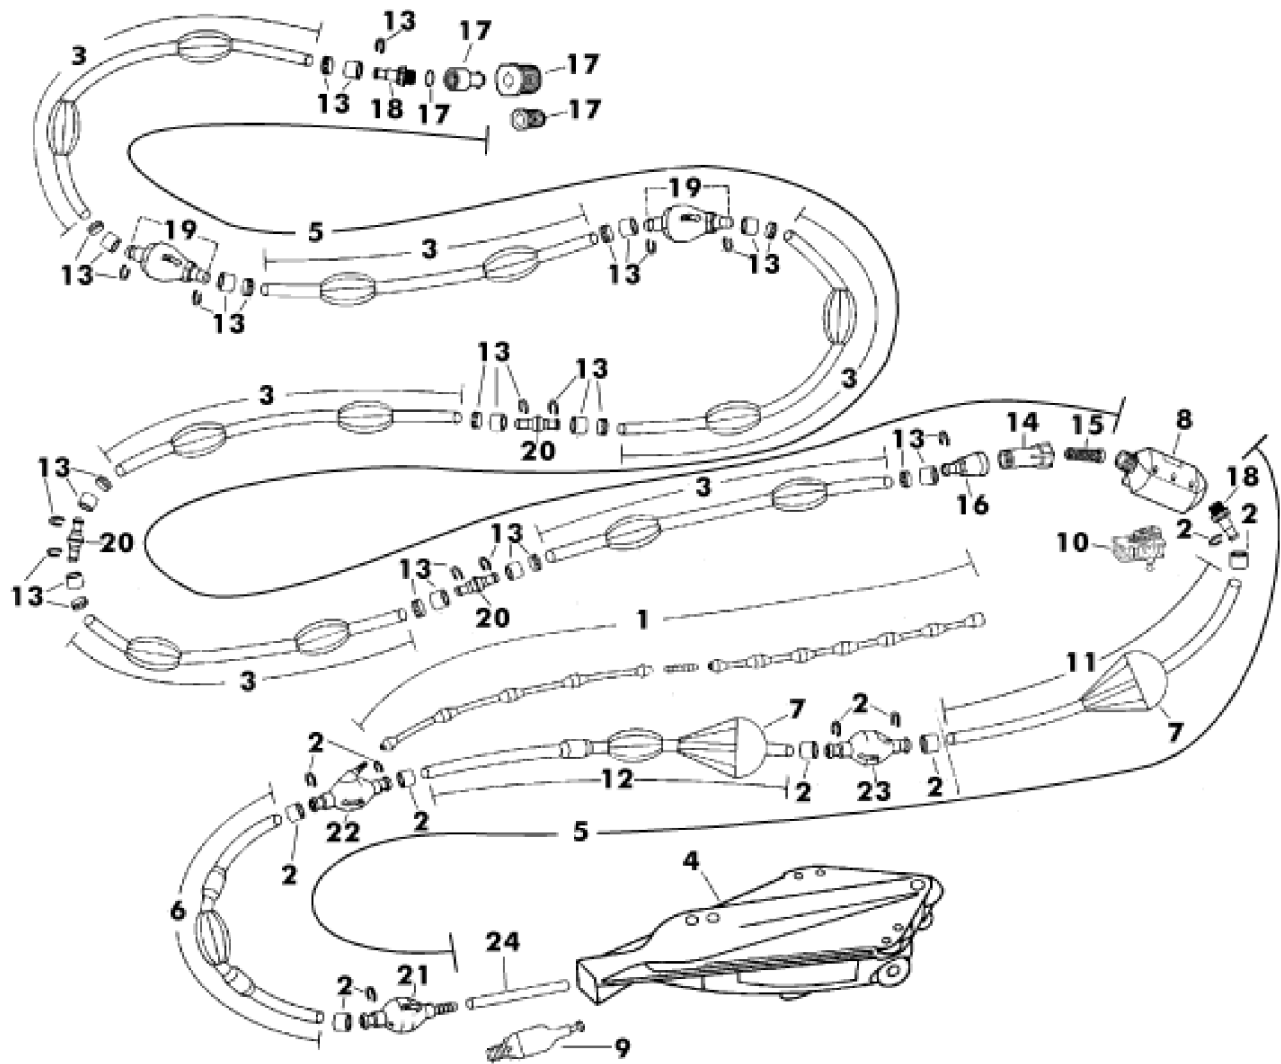

Ray-Vac and Ray-Vac/Desert Model Hose Diagram

25 #R0374200

Ray-Vac Corner Kit

26 #R0372900

Hydro Timer Replacement Kit, Blue
(for use with non Jandy Cleaners)